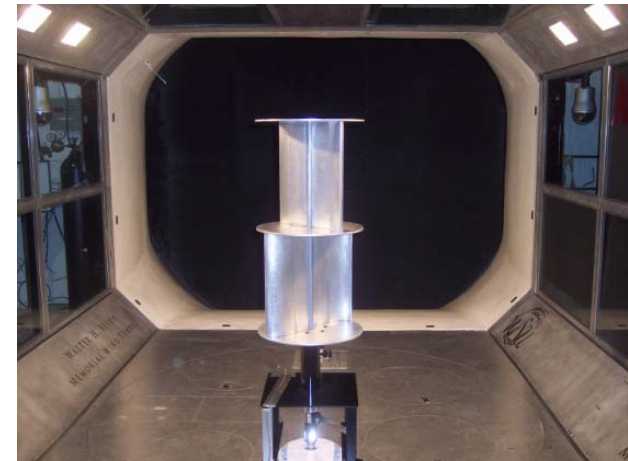

# The SkyDrill VAWT System

- A patent pending vertical axis wind turbine (VAWT) design.
- Specifically designed to aesthetically fit into the urban environment.
- The prototype wind turbine is being constructed at the West Texas A&M wind testing facility in Canyon, Texas.
- The product of professional engineering and design:
  - DARcorporation, Kansas
  - Bond Engineering & Design, Texas
  - Minarik Automation & Control, Florida
  - GST Manufacturing, Texas
  - Sabre Industries, Inc., Texas
  - Aguirre Roden, Texas
  - Wind tunnel testing Wichita State University, Kansas

# The SkyDrill VAWT System

- Approximately 100 ft tall from base to top of turbine
  - Tower base approximately 6 ft diameter
  - Turbine approximately 18 ft wide by 36 ft tall
- Low RPM – Savonius (drag based) design
  - Quiet operation, never rotating faster than the wind
  - Avian friendly
- Over engineered with all the safety features found in wind farm class turbines
  - Control systems
  - Braking system
  - Anti-islanding
  - Designed to IEC Small Wind standards including 130 mph wind loads.

# The SkyDrill VAWT System

Proposed rendering of the SkyDrill turbine on the east side of the Target property.

## Scope of Project

- SkyDrill, in partnership with Target, proposes to incorporate a single VAWT into the new store being built in West Palm Beach.
- The installation would be scheduled with the opening of the new store in October, 2009.
- The clean, renewable power produced by the wind turbine will be utilized completely to offset approximately 10% of the store's total electrical usage, reducing a portion of the carbon footprint of the new store. This is in addition to the other features incorporated into the construction to make the store a model for Target's move to sustainable design.
- This will be the nation-wide premier of this type of renewable technology for Target. It is proposed that the unique, aesthetic design would incorporate the Target logo.