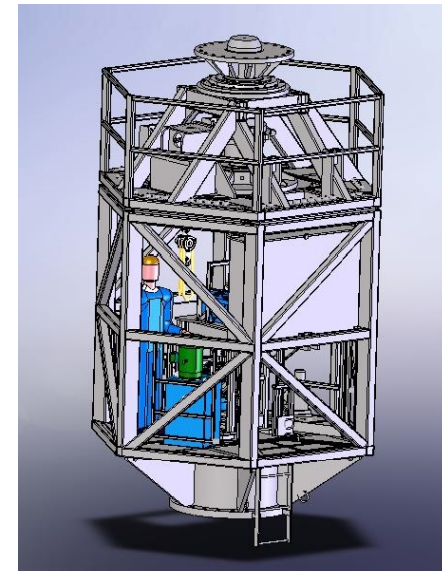

# The SkyDrill VAWT System

- A patent pending vertical axis wind turbine (VAWT) design.
- Specifically designed to aesthetically fit into the urban environment.
- The prototype wind turbine is being constructed at the West Texas A&M wind testing facility in Canyon, Texas.
- The product of professional engineering and design:
  - DARcorporation, Kansas
  - Bond Engineering & Design, Texas
  - Minarik Automation & Control, Florida
  - GST Manufacturing, Texas
  - Sabre Industries, Inc., Texas
  - Aguirre Roden, Texas
  - Wind tunnel testing Wichita State University, Kansas

# The SkyDrill VAWT System

- Approximately 100 ft tall from base to top of turbine
  - Tower base approximately 6 ft diameter
  - Turbine approximately 18 ft wide by 36 ft tall
- Low RPM – Savonius (drag based) design
  - Quiet operation, never rotating faster than the wind
  - Avian friendly
- Over engineered with all the safety features found in wind farm class turbines
  - Control systems
  - Braking system
  - Anti-islanding
  - Designed to IEC Small Wind standards including 130 mph wind loads.

# The SkyDrill VAWT System

Proposed rendering of the SkyDrill turbine on the east side of the Target property.

## Scope of Project

- SkyDrill, in partnership with Target, proposes to incorporate a single VAWT into the new store being built in West Palm Beach.
- The installation would be scheduled with the opening of the new store in October, 2009.
- The clean, renewable power produced by the wind turbine will be utilized completely to offset approximately 10% of the store's total electrical usage, reducing a portion of the carbon footprint of the new store. This is in addition to the other features incorporated into the construction to make the store a model for Target's move to sustainable design.
- This will be the nation-wide premier of this type of renewable technology for Target. It is proposed that the unique, aesthetic design would incorporate the Target logo.