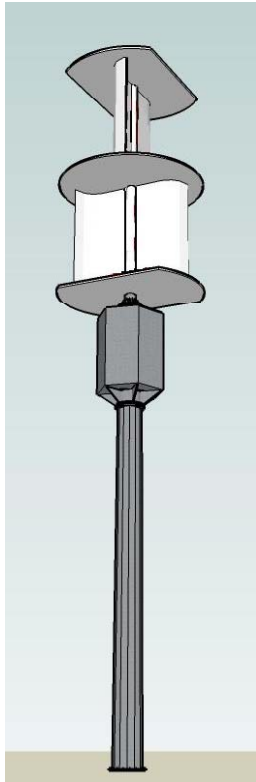

# The SkyDrill VAWT System

- A patent pending vertical axis wind turbine (VAWT) design.
- Specifically designed to aesthetically fit into the urban environment.
- The prototype wind turbine is being constructed at the West Texas A&M wind testing facility in Canyon, Texas.
- The product of professional engineering and design:
  - DARcorporation, Kansas
  - Bond Engineering & Design, Texas
  - Minarik Automation & Control, Florida
  - GST Manufacturing, Texas
  - Sabre Industries, Inc., Texas
  - Aguirre Roden, Texas
  - Wind tunnel testing Wichita State University, Kansas

# The SkyDrill VAWT System

- Approximately 100 ft tall from base to top of turbine
  - Tower base approximately 6 ft diameter
  - Turbine approximately 18 ft wide by 36 ft tall
- Low RPM – Savonius (drag based) design
  - Quiet operation, never rotating faster than the wind
  - Avian friendly
- Over engineered with all the safety features found in wind farm class turbines
  - Control systems
  - Braking system
  - Anti-islanding
  - Designed to IEC Small Wind standards including 130 mph wind loads.

# The SkyDrill VAWT System

Proposed rendering of the SkyDrill turbine on the east side of the Target property.